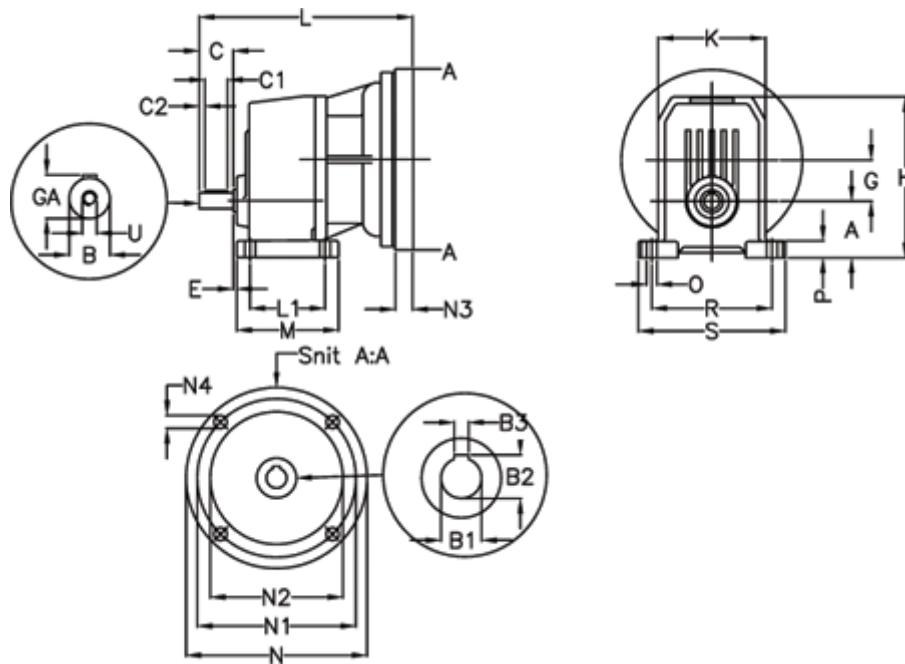

Data Sheet

Article number: 40550500241230
 Description: Single Stage Helical Gear
 S 501-2,4-P80B5

Measures

A = 82	E = 25.5	M = 190.0	R = 225
B = 38	F = 10x8x60	N = 200	S = 270
B1 = 19	G = 73.5	N1 = 165	U = M12
B2 = 21.8	GA = 41.0	N2 = 130	
B3 = 6	H = 278.5	N3 = -	
C = 80	K = 185	N4 = M10x12	
C1 = 60	L = 314	O = 18	
C2 = 10	L1 = 145.0	P = 25.0	